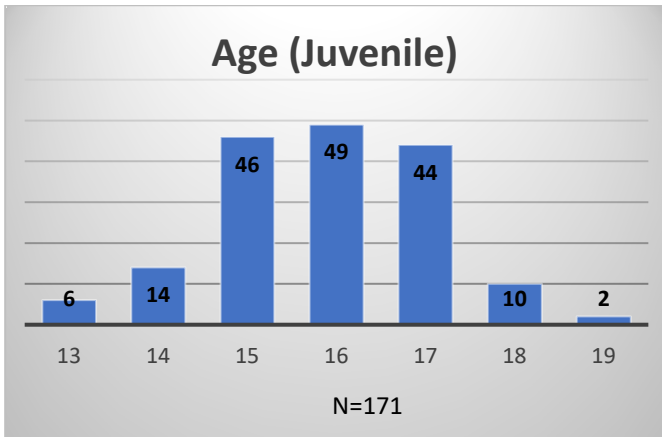

Daily Data Dashboard – October 10, 2023
Demographics for JTDC Population
Tuesday Morning Midnight Count

Total # of probation Involved youth¹: 1,294

¹ Probation Active: Any youth who is pending sentencing with an active social history, has been formally placed on probation or supervision with Cook County Juvenile Probation on the date of the report.

Daily Data Dashboard – October 10, 2023
Demographics for JTDC Population
Tuesday Morning Midnight Count