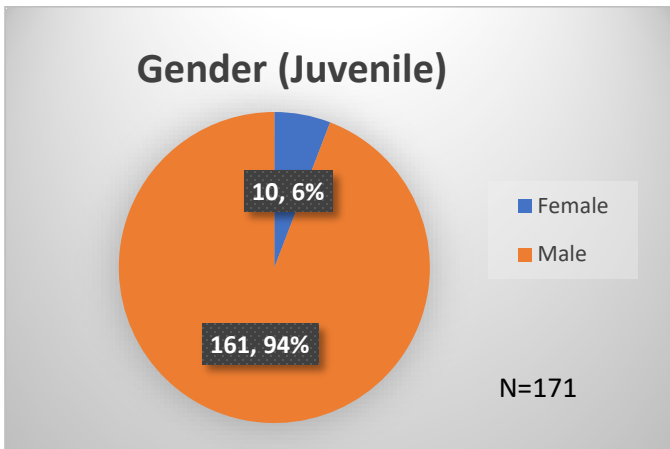

Daily Data Dashboard – October 10, 2023
Demographics for JTDC Population
Tuesday Morning Midnight Count

Total # of probation Involved youth¹: 1,294

¹ Probation Active: Any youth who is pending sentencing with an active social history, has been formally placed on probation or supervision with Cook County Juvenile Probation on the date of the report.