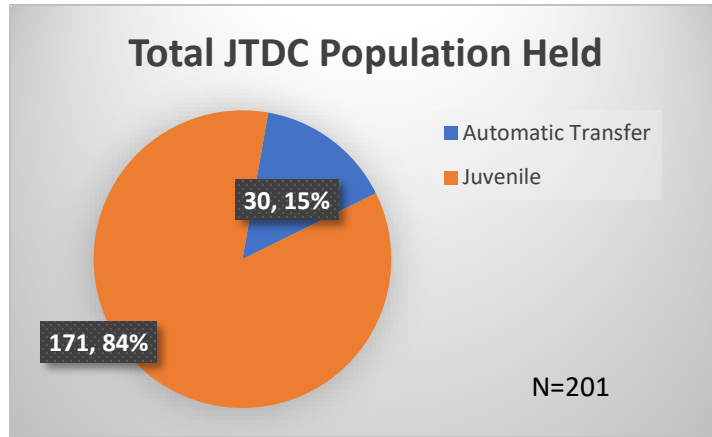

Daily Data Dashboard – October 10, 2023
Demographics for JTDC Population
Tuesday Morning Midnight Count

Total # of probation Involved youth¹: 1,294

¹ Probation Active: Any youth who is pending sentencing with an active social history, has been formally placed on probation or supervision with Cook County Juvenile Probation on the date of the report.