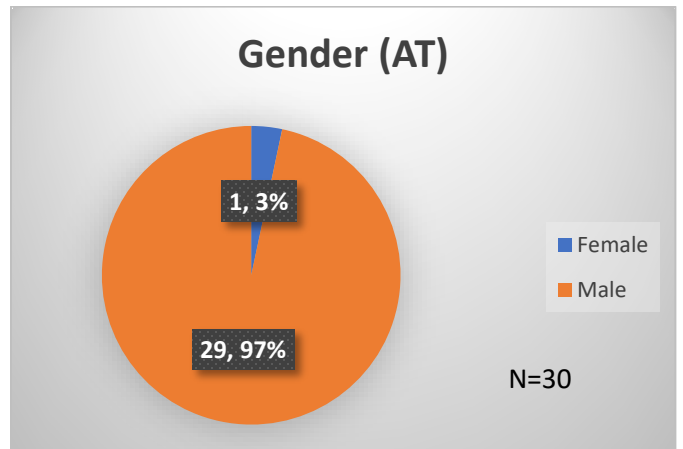

Daily Data Dashboard – October 10, 2023
Demographics for JTDC Population
Tuesday Morning Midnight Count

Total # of probation Involved youth¹: 1,294

¹ Probation Active: Any youth who is pending sentencing with an active social history, has been formally placed on probation or supervision with Cook County Juvenile Probation on the date of the report.