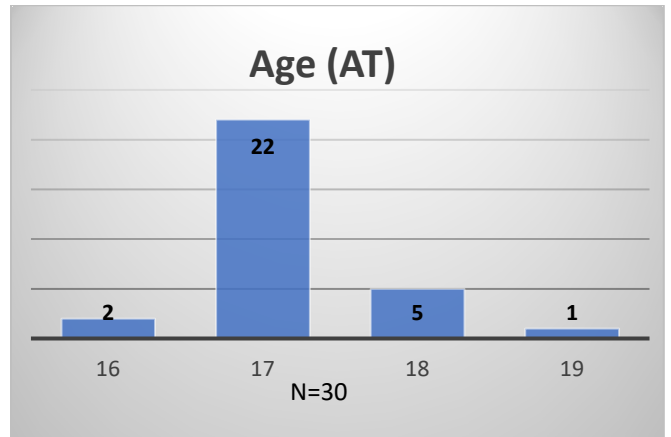

Daily Data Dashboard – October 10, 2023
Demographics for JTDC Population
Tuesday Morning Midnight Count

Total # of probation Involved youth¹: 1,294

¹ Probation Active: Any youth who is pending sentencing with an active social history, has been formally placed on probation or supervision with Cook County Juvenile Probation on the date of the report.

Daily Data Dashboard – October 10, 2023
Demographics for JTDC Population
Tuesday Morning Midnight Count